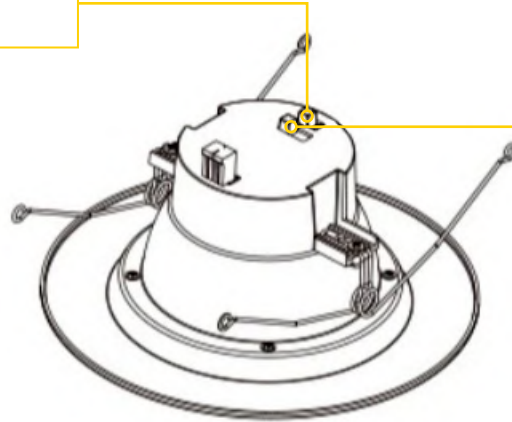

#### SELECTABLE WATTAGE SWITCH

Size 4: 11W | 14W  
Size 6: 12W | 16W