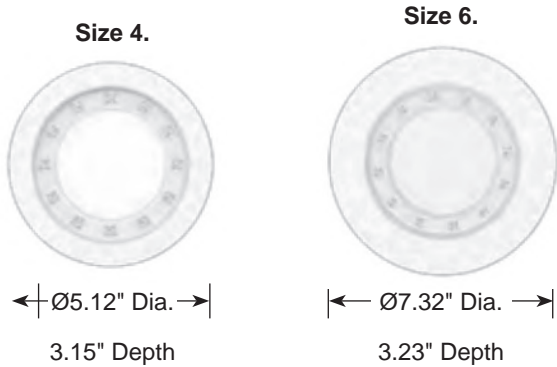

DIMENSIONS

Catalog Number	
Project Name & Location	Type

Product Specifications

APPLICATIONS: Schools, Clinics, Hotels, Restaurants, Theaters, Factories, Offices.

DISINFECTION MODES: 2-Hour Mode / 20min Auto Mode.

DRIVER: Universal Voltage 120/277V electronic driver.

FINISH: White.

HOUSING: Die Aluminum housing.

LAMPING: LED and UV-C LED. Selectable LED Wattage and CCT. UVC-LED 18W Power.

LIFESPAN: >35,000 Hours LED / >10,000 Hours UVC-LED

MOUNTING: Recessed mount via torsion springs.

SENSOR: 5.8G Frequency / 29.5sq.ft coverage.

UVC WAVELENGTH: 260-285nm

COMPLIANCE: Built to comply with U.S. and Canadian safety standards. FCC, CE Certified.

WARRANTY: 2-year Limited Warranty.