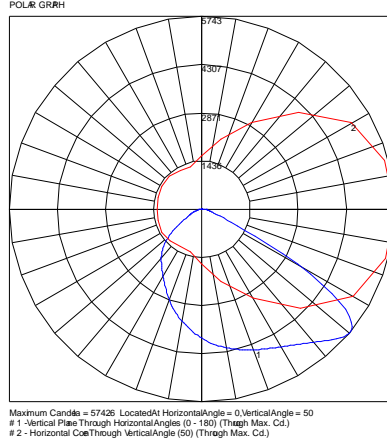

PHOTOMETRIC DATA

Summary of Results WG3-SLED70-CT4-T3-UNV					
Lumen Output	Efficacy	Input Power	CCT	Distribution	BUG Rating
11,124.4 Lumens	160.6 Lm/W	69.27W	4000K	Type III	B3-U0-G1

LCS Summary	
Zone	Lumens
Forward Low (0-30)	1711.7
Forward Medium (30-60)	4476.9
Forward High (60-80)	1399.7
Forward Very High (80-90)	86.0
Back Low (0-30)	1284.5
Back Medium (30-60)	1797.9
Back High (60-80)	343.5
Back Very High (80-90)	24.2
Up Low (90-100)	0.0
Up High (100-180)	0.0