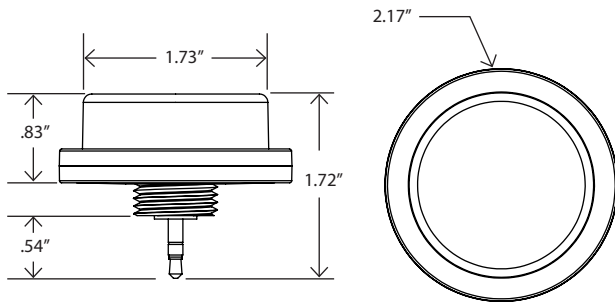

FEATURES

BLUETOOTH MOTION SENSOR (OPTIONAL)

The **Bluetooth**® word mark and logos are registered trademarks owned by **Bluetooth**® SIG, Inc.

Sensor Coverage

SENSOR SPECIFICATIONS	
Sensor Model No.	Sharkward Model ANT5-4T-BLE-SR (Silvair)
Network Bluetooth® Mesh	Yes
Daylight Harvesting	Yes
Microwave Motion Sensor	Yes
Detection Mode	Occupancy / Vacancy / Bi-level in 1 Unit
Operating Voltage	12-24V DC
Operating Current	>50mA
Sinking Current	max. 25mA
Control Output	0-10V
Radio Frequency	2.4GHz ± 75MHz
Wireless Standard	Bluetooth® Low Energy 4.2 MESH IEEE 802.15.1
Programming	Tuya/Sharkward App mobile app(iOS and android) or Saas
Cybersecurity	UL 1376
Encryption	AES 128-bit
Mesh Range	60ft node-to-node and 500ft node-to-device (Commissioning)
Safety	cULus Listed
FCC	FCC ID:2AVMOANT-5-X
Operating Temp	-40°F - +158°F (-40°C - +70°C)
IP Rating	IP65
Warranty	5 year limited
SENSOR FEATURES	
Daylight Harvesting	ON / OFF
Motion Sensing	ON / OFF
First Time Delay	1-59 mins / Infinite
Second Time Delay	0-59 mins / Infinite
Dim Level	0-100%
Mounting Height	13-40ft
Detection Range	Up to 52ft Diameter
Detection: Horizontal	360°
Detection: Vertical	90°