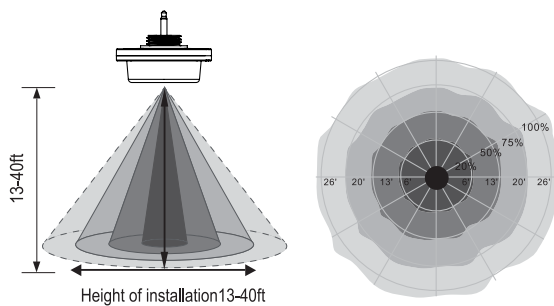

Sensor Coverage

SENSOR SPECIFICATIONS	
Sensor Model No.	Sharkward Model ANT5-4T-BLE-SR (Silvair)
Network Bluetooth® Mesh	Yes
Daylight Harvesting	Yes
Microwave Motion Sensor	Yes
Detection Mode	Occupancy / Vacancy / Bi-level in 1 Unit
Operating Voltage	12-24V DC
Operating Current	>50mA
Sinking Current	max. 25mA
Control Output	0-10V
Radio Frequency	2.4GHz ± 75MHz
Wireless Standard	Bluetooth® Low Energy 4.2 MESH IEEE 802.15.1
Programming	Tuya/Sharkward App mobile app(iOS and android) or Saas
Cybersecurity	UL 1376
Encryption	AES 128-bit
Mesh Range	60ft node-to-node and 500ft node-to-device (Commissioning)
Safety	cULus Listed
FCC	FCC ID:2AVMOANT-5-X
Operating Temp	-40°F - +158°F (-40°C - +70°C)
IP Rating	IP65
Warranty	5 year limited
SENSOR FEATURES	
Daylight Harvesting	ON / OFF
Motion Sensing	ON / OFF
First Time Delay	1-59 mins / Infinite
Second Time Delay	0-59 mins / Infinite
Dim Level	0-100%
Mounting Height	13-40ft
Detection Range	Up to 52ft Diameter
Detection: Horizontal	360°
Detection: Vertical	90°