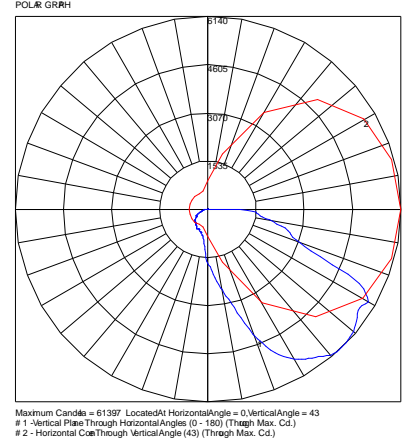

PHOTOMETRIC DATA

Summary of Results WG3-SLED70-CT4-T3-UNV					
Lumen Output	Efficacy	Input Power	CCT	Distribution	BUG Rating
11,124.4 Lumens	160.6 Lm/W	69.27W	4000K	Type III	B3-U0-G1

LCS Summary	
Zone	Lumens
Forward Low (0-30)	1711.7
Forward Medium (30-60)	4476.9
Forward High (60-80)	1399.7
Forward Very High (80-90)	86.0
Back Low (0-30)	1284.5
Back Medium (30-60)	1797.9
Back High (60-80)	343.5
Back Very High (80-90)	24.2
Up Low (90-100)	0.0
Up High (100-180)	0.0

Summary of Results WG3-SLED70-CT4-T4-UNV					
Lumen Output	Efficacy	Input Power	CCT	Distribution	BUG Rating
10,751.0 Lumens	155 Lm/W	69.34W	4000K	Type IV	B1-U0-G4

LCS Summary	
Zone	Lumens
Forward Low (0-30)	1254.4
Forward Medium (30-60)	4735.5
Forward High (60-80)	2859.1
Forward Very High (80-90)	533.5
Back Low (0-30)	388.7
Back Medium (30-60)	652.8
Back High (60-80)	288.3
Back Very High (80-90)	38.7
Up Low (90-100)	0.0
Up High (100-180)	0.0