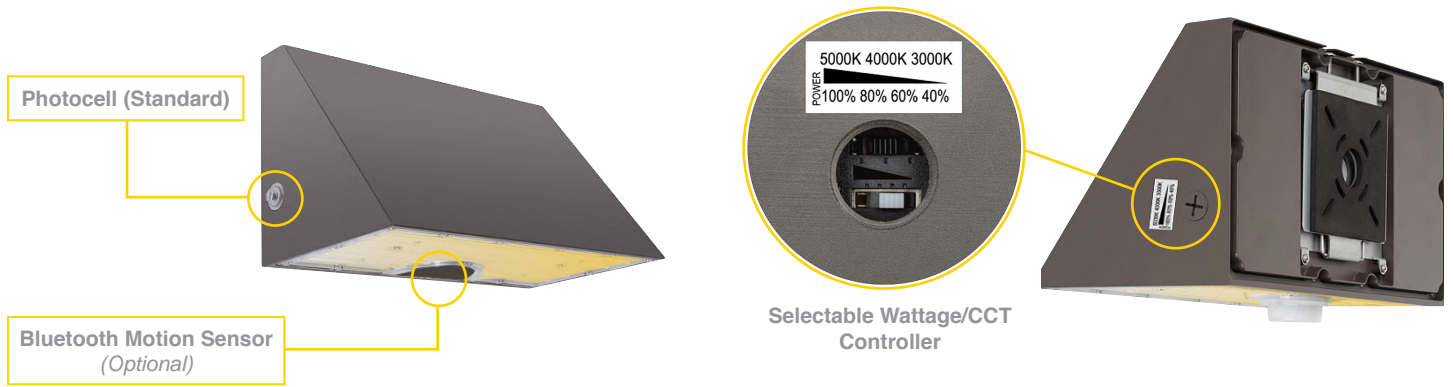

FEATURES

BLUETOOTH MOTION SENSOR (OPTIONAL)

The **Bluetooth**® word mark and logos are registered trademarks owned by **Bluetooth**® SIG, Inc.

Sensor Coverage

SENSOR SPECIFICATIONS	
Sensor Model No.	Sharkward Model ANT5-4T-BLE-SR (Silvair)
Network Bluetooth® Mesh	Yes
Daylight Harvesting	Yes
Microwave Motion Sensor	Yes
Detection Mode	Occupancy / Vacancy / Bi-level in 1 Unit
Operating Voltage	12-24V DC
Operating Current	>50mA
Sinking Current	max. 25mA
Control Output	0-10V
Radio Frequency	2.4GHz ± 75MHz
Wireless Standard	Bluetooth® Low Energy 4.2 MESH IEEE 802.15.1
Programming	Tuya/Sharkward App mobile app(iOS and android) or Saas
Cybersecurity	UL 1376
Encryption	AES 128-bit
Mesh Range	60ft node-to-node and 500ft node-to-device (Commissioning)
Safety	cULus Listed
FCC	FCC ID:2AVMOANT-5-X
Operating Temp	-40°F - +158°F (-40°C - +70°C)
IP Rating	IP65
Warranty	5 year limited
SENSOR FEATURES	
Daylight Harvesting	ON / OFF
Motion Sensing	ON / OFF
First Time Delay	1-59 mins / Infinite
Second Time Delay	0-59 mins / Infinite
Dim Level	0-100%
Mounting Height	13-40ft
Detection Range	Up to 52ft Diameter
Detection: Horizontal	360°
Detection: Vertical	90°