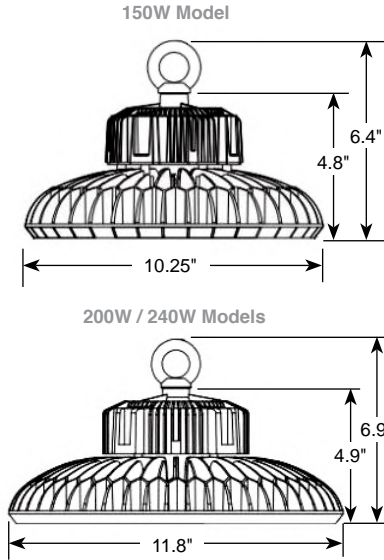

### BEAM ANGLE

60D 60° Beam Angle

90D 90° Beam Angle

120D 120° Beam Angle - STANDARD

### DIMENSIONS