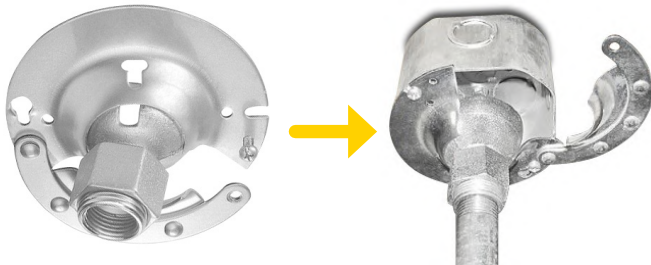

### MOUNTING

Hook Mount (HOOK)

PENDANT Mount (PEND-SWC)  
Swivel Canopy

Surface Mount (SM)  
Includes Rapid Mount Box (RMB)  
with 6" Stem

### PENDANT SWIVEL CANOPY TYPES

Canopy Swivel 4" for Round/Octagonal J-BOX  
Rapid Mount with Hinged Door  
(PEND-CSW-RR)

Canopy Swivel 4" for Square J-BOX  
Rapid Mount with Hinged Door  
(PEND-CSW-SR)