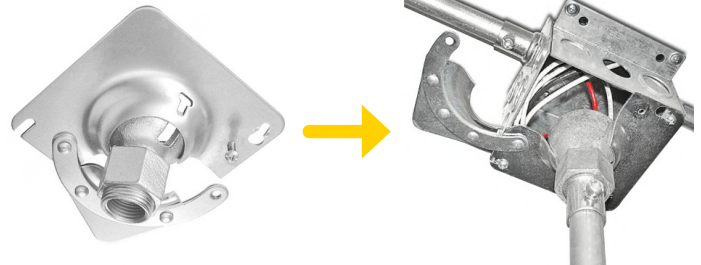

### MOUNTING

Hook Mount (HOOK)

PENDANT Mount (PEND-SWC)  
Swivel Canopy

Surface Mount (SM)  
Includes Rapid Mount Box (RMB)  
with 6" Stem

### PENDANT SWIVEL CANOPY TYPES

Canopy Swivel 4" for Round/Octagonal J-BOX  
Rapid Mount with Hinged Door  
(PEND-CSW-RR)

Canopy Swivel 4" for Square J-BOX  
Rapid Mount with Hinged Door  
(PEND-CSW-SR)