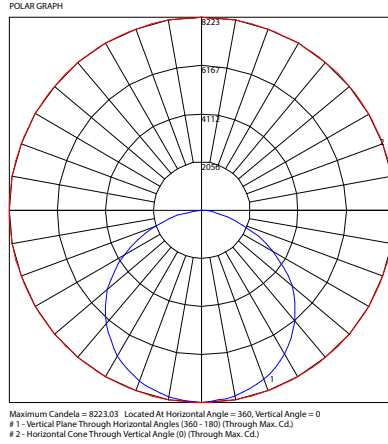

PHOTOMETRIC DATA

Summary | LBG-SE-SLED-L-3K-120D-UNV_(CLEAR_LENS)					
Lumen Output	Efficacy	Input Power	CCT	Distribution	BUG Rating
23,062.35 Lms	159.1 Lm/W	144.963W	3000K	Type VS	N/A

Zonal Lumen Summary	
Zone	Lumens
0-30	6452.49
0-40	10,653.86
0-60	18,972.49
60-90	5,299.93
70-100	1365.0
90-120	0.0
0-90	23,062.35
90-180	0.0
0-180	23,062.35