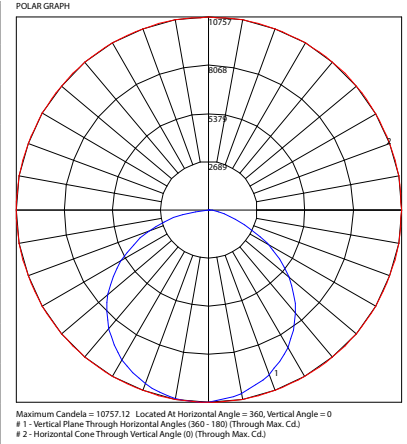

Summary | LBG-SE-SLED-M-3K-120D-UNV_(CLEAR_LENS)					
Lumen Output	Efficacy	Input Power	CCT	Distribution	BUG Rating
29,944.46 Lumens	154.25 Lm/W	194.124W	3000K	Type II	N/A

Zonal Lumen Summary	
Zone	Lumens
0-30	8,414.28
0-40	13,866.47
0-60	24,542.58
60-90	7045.45
70-100	1885.98
90-120	0.0
0-90	29,944.46
90-180	0.0
0-180	29,944.46